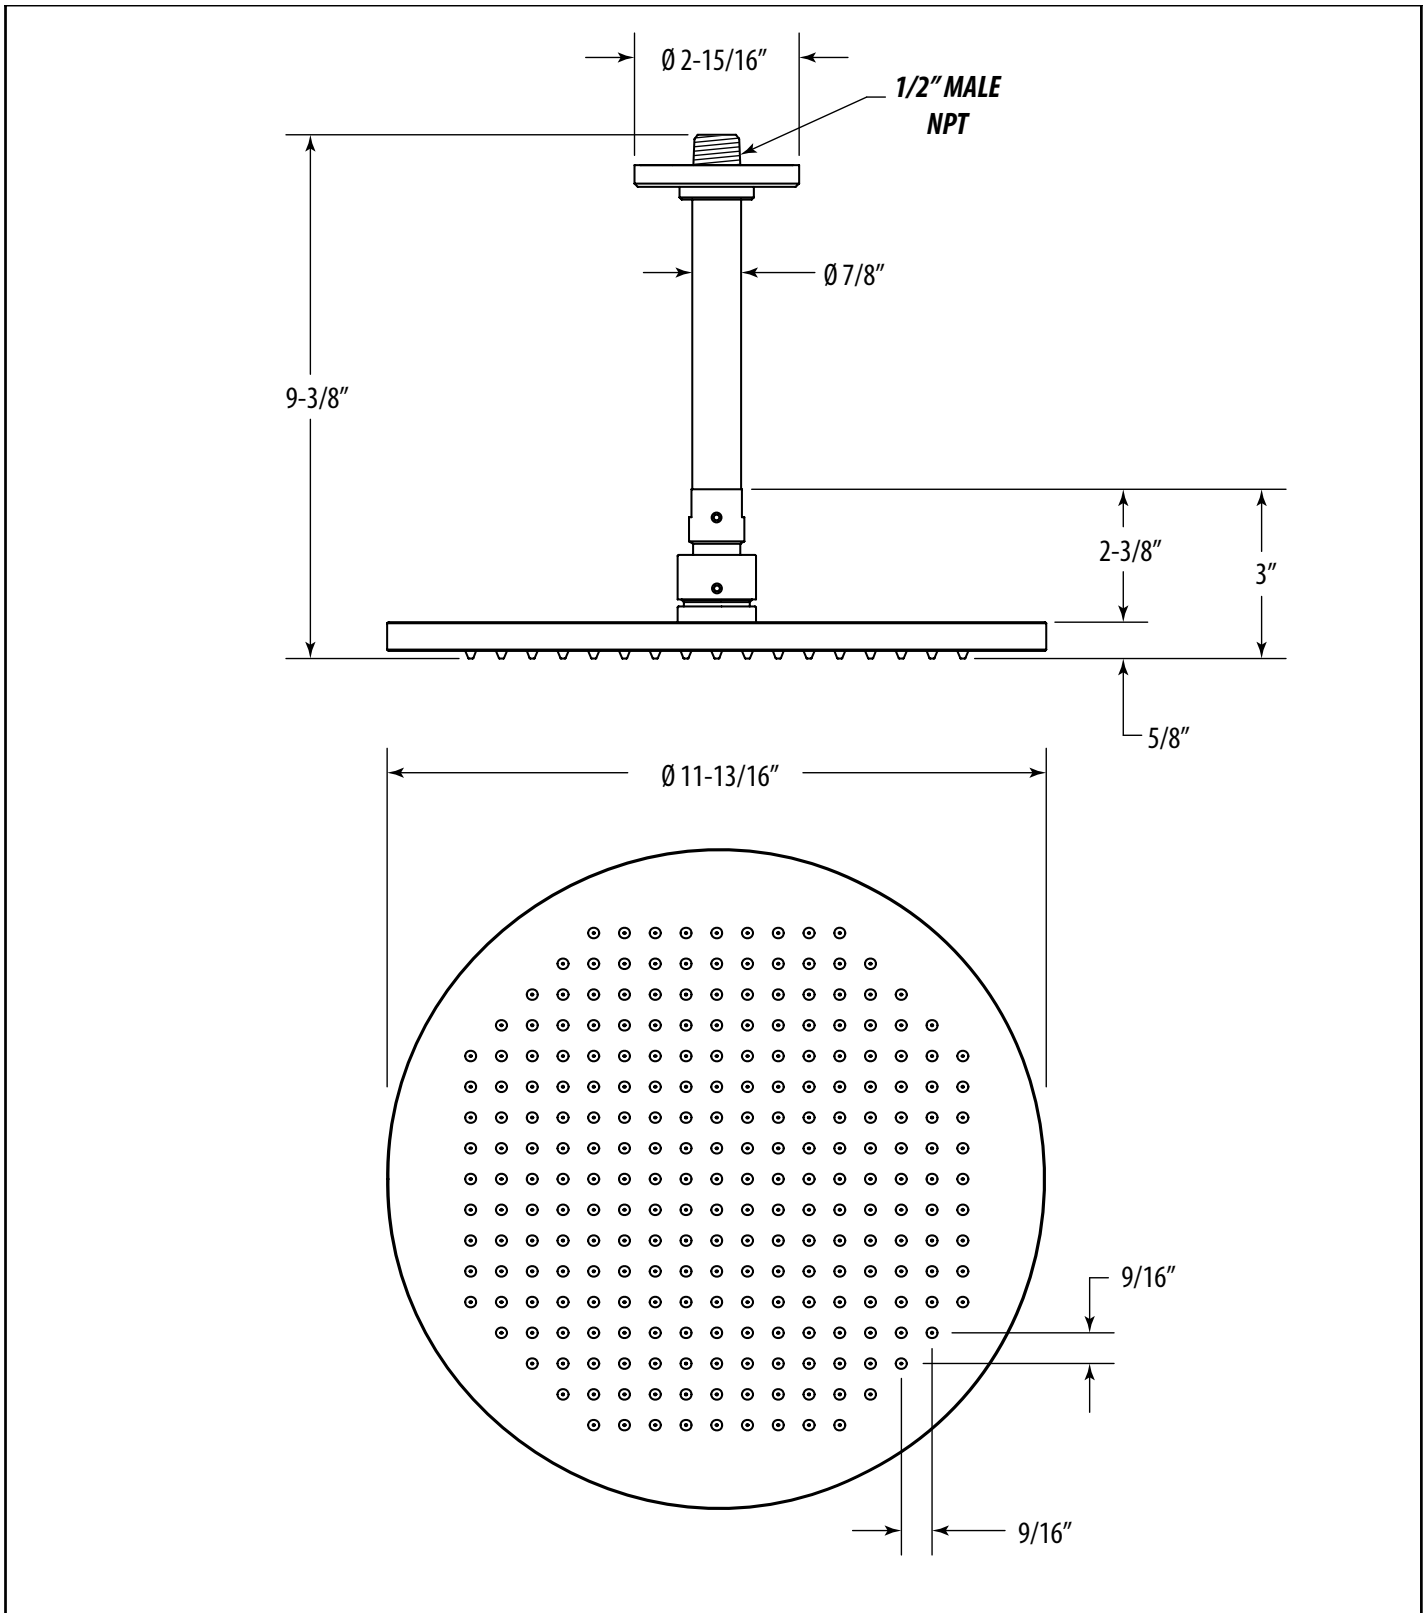

12" ROUND MODERN RAIN SHOWER HEAD

RS256-6

DIMENSIONS MAY VARY AND ARE SUBJECT TO CHANGE. NO RESPONSIBILITY IS ASSUMED FOR USE OF SUPERCEDED OR VOIDED DATA