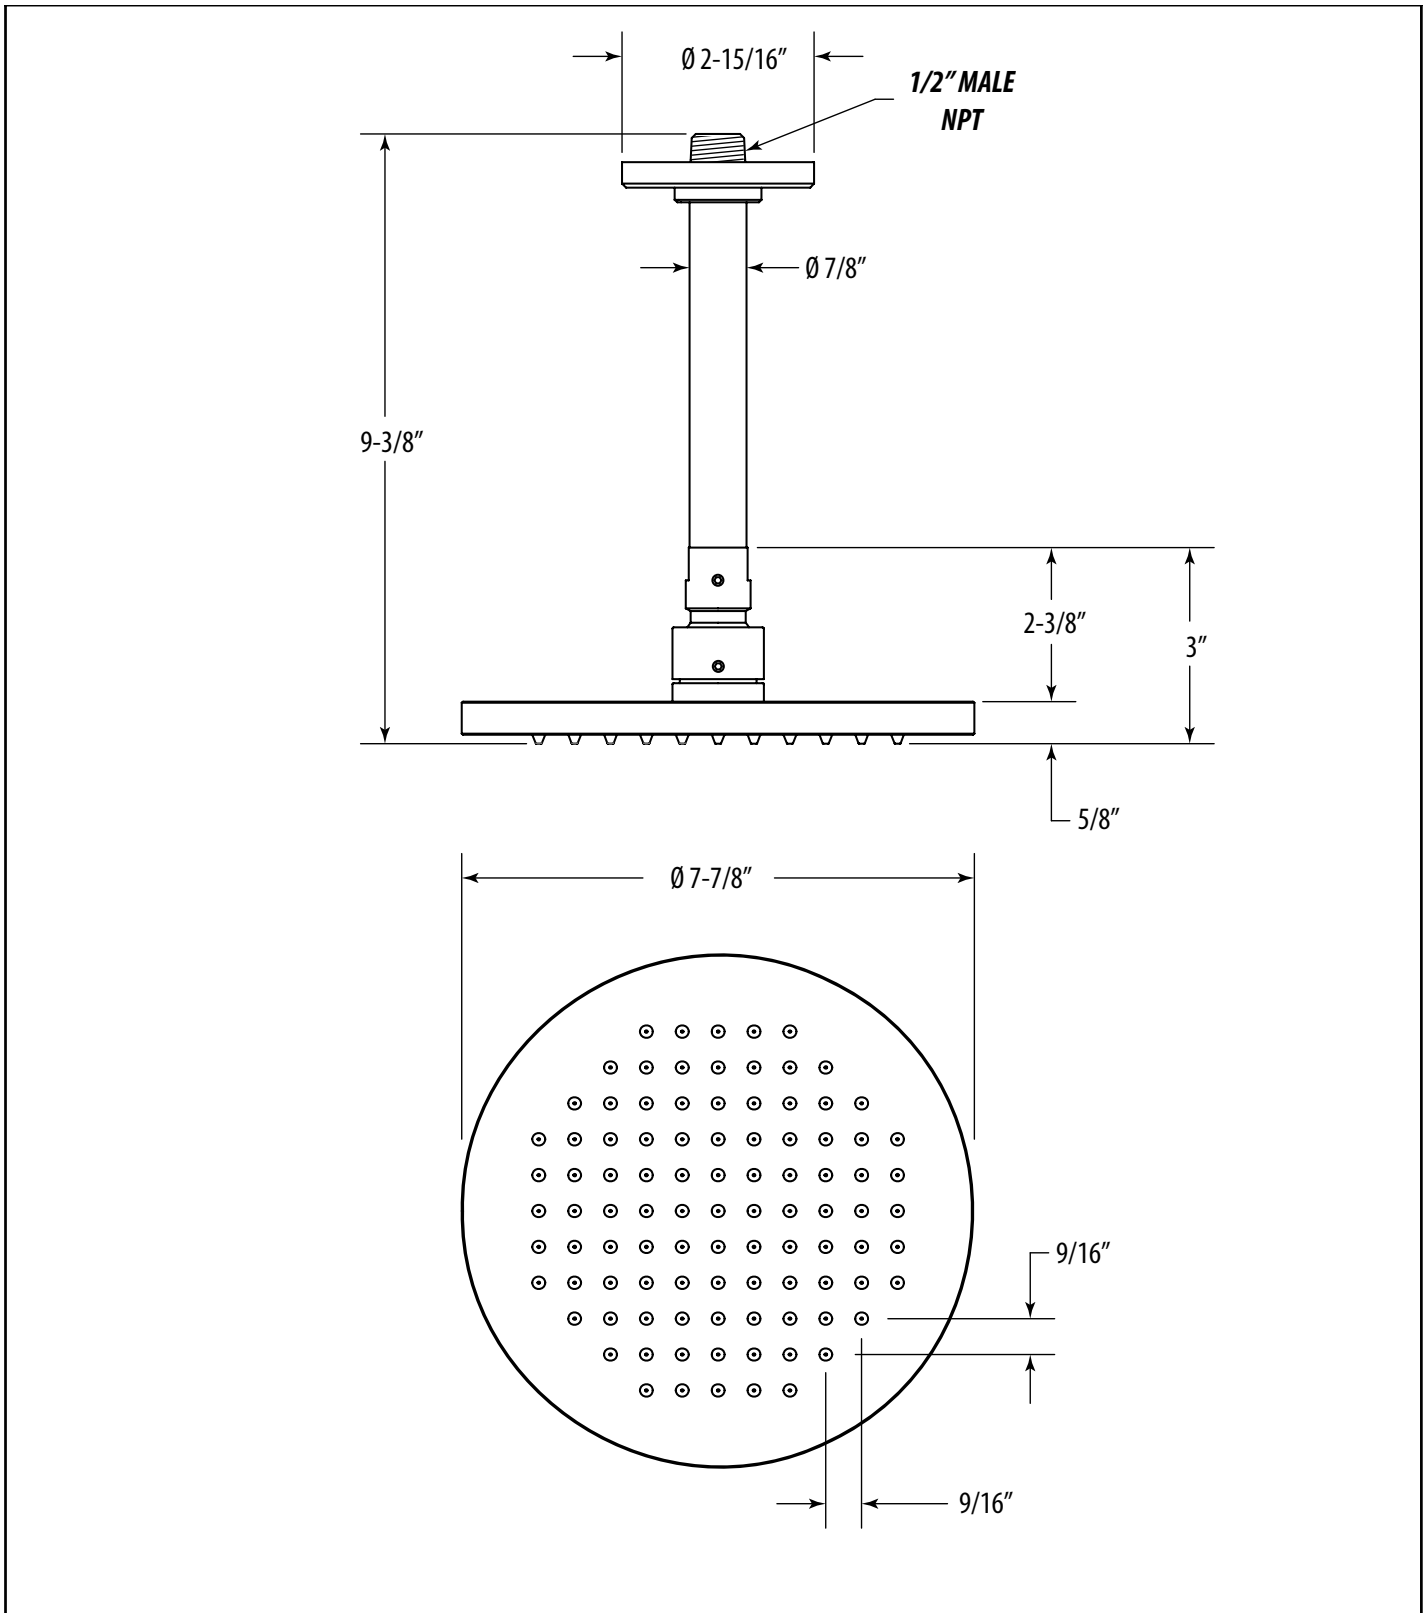

8" ROUND MODERN RAIN SHOWER HEAD

RS256-4

DIMENSIONS MAY VARY AND ARE SUBJECT TO CHANGE. NO RESPONSIBILITY IS ASSUMED FOR USE OF SUPERCEDED OR VOIDED DATA