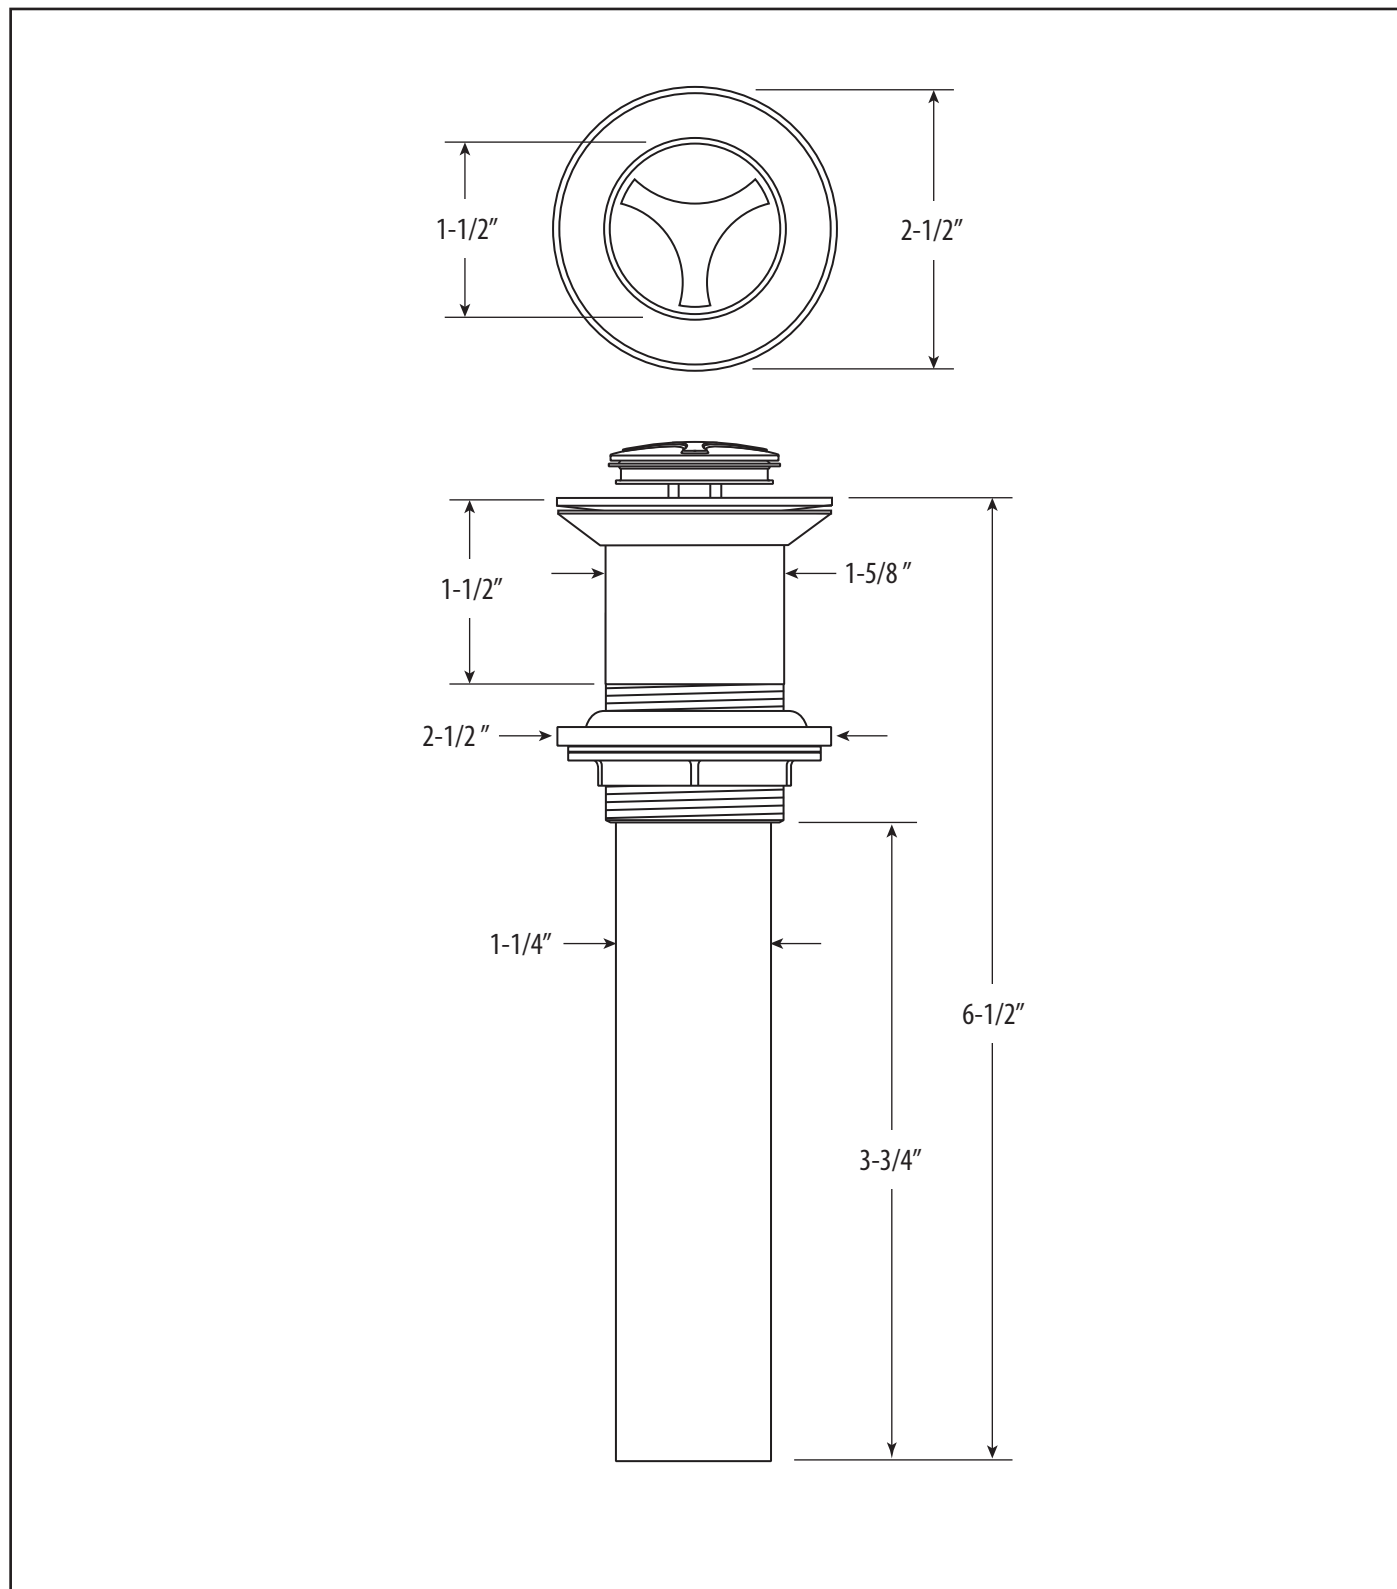

ARGONAUT LAVATORY PUSH DRAIN W/O OVERFLOW

AG281-1

DIMENSIONS MAY VARY AND ARE SUBJECT TO CHANGE. NO RESPONSIBILITY IS ASSUMED FOR USE OF SUPERCEDED OR VOIDED DATA