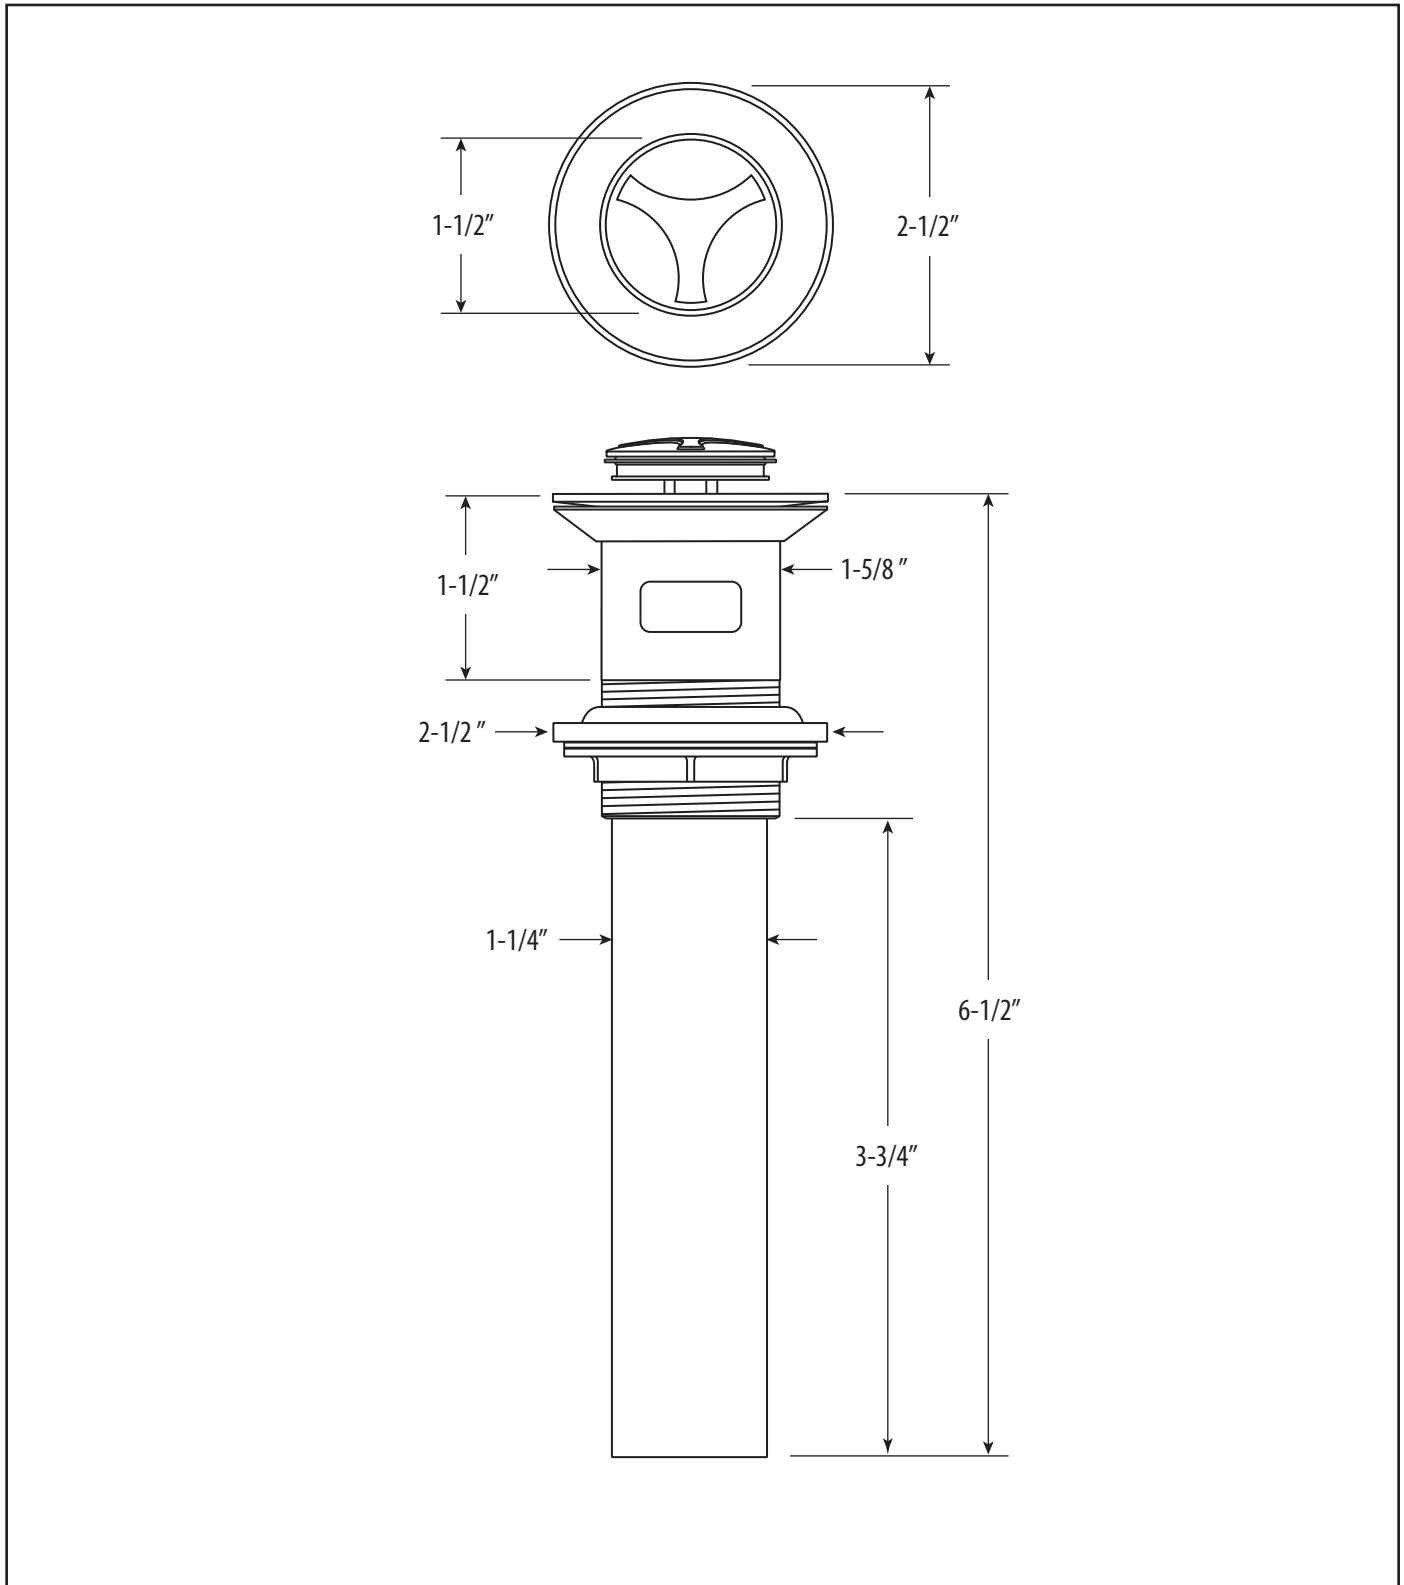

ARGONAUT LAVATORY PUSH DRAIN W/ OVERFLOW

AG280-1

DIMENSIONS MAY VARY AND ARE SUBJECT TO CHANGE. NO RESPONSIBILITY IS ASSUMED FOR USE OF SUPERCEDED OR VOIDED DATA