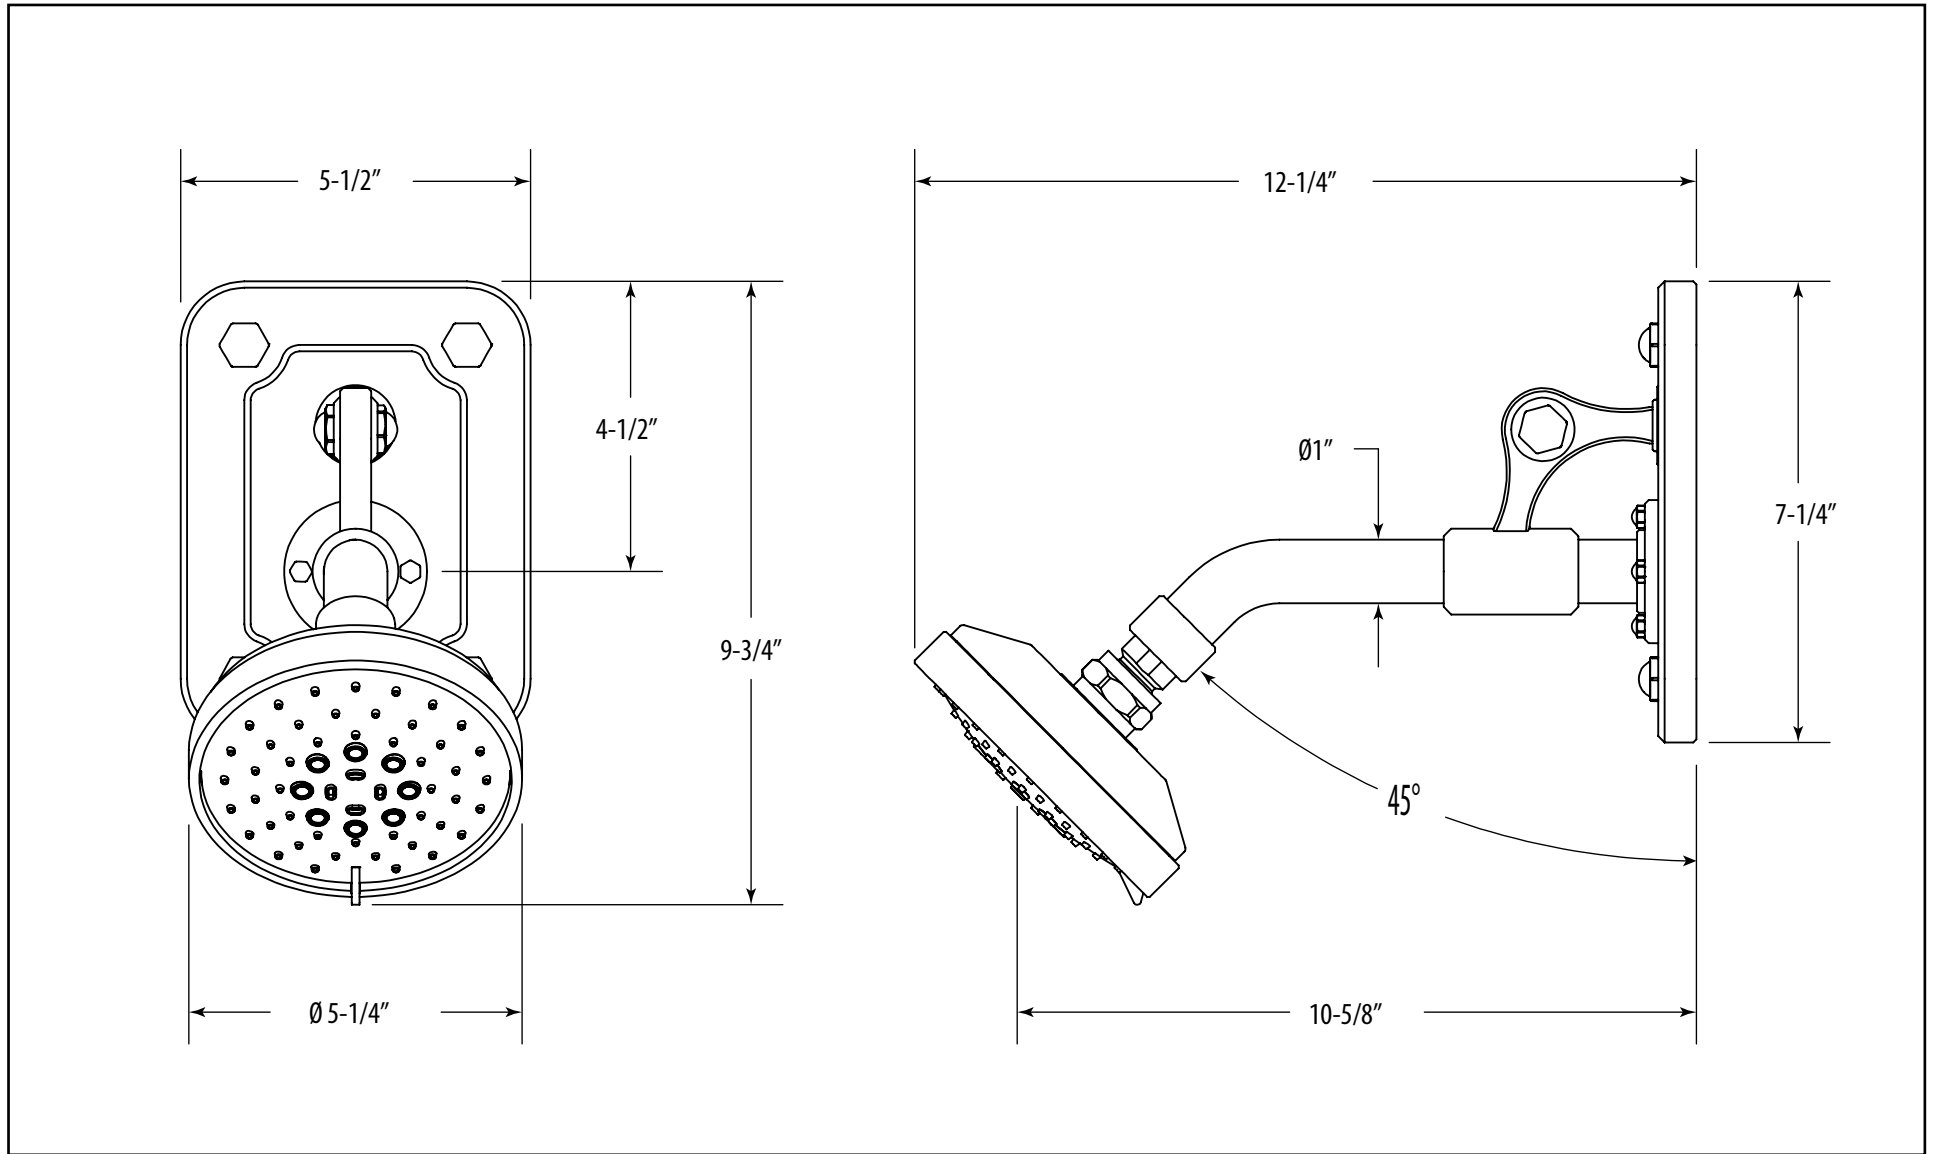

ARGONAUT WALL MOUNT SHOWER HEAD W/ BACKPLATE

AG250-1

DIMENSIONS MAY VARY AND ARE SUBJECT TO CHANGE. NO RESPONSIBILITY IS ASSUMED FOR USE OF SUPERCEDED OR VOIDED DATA