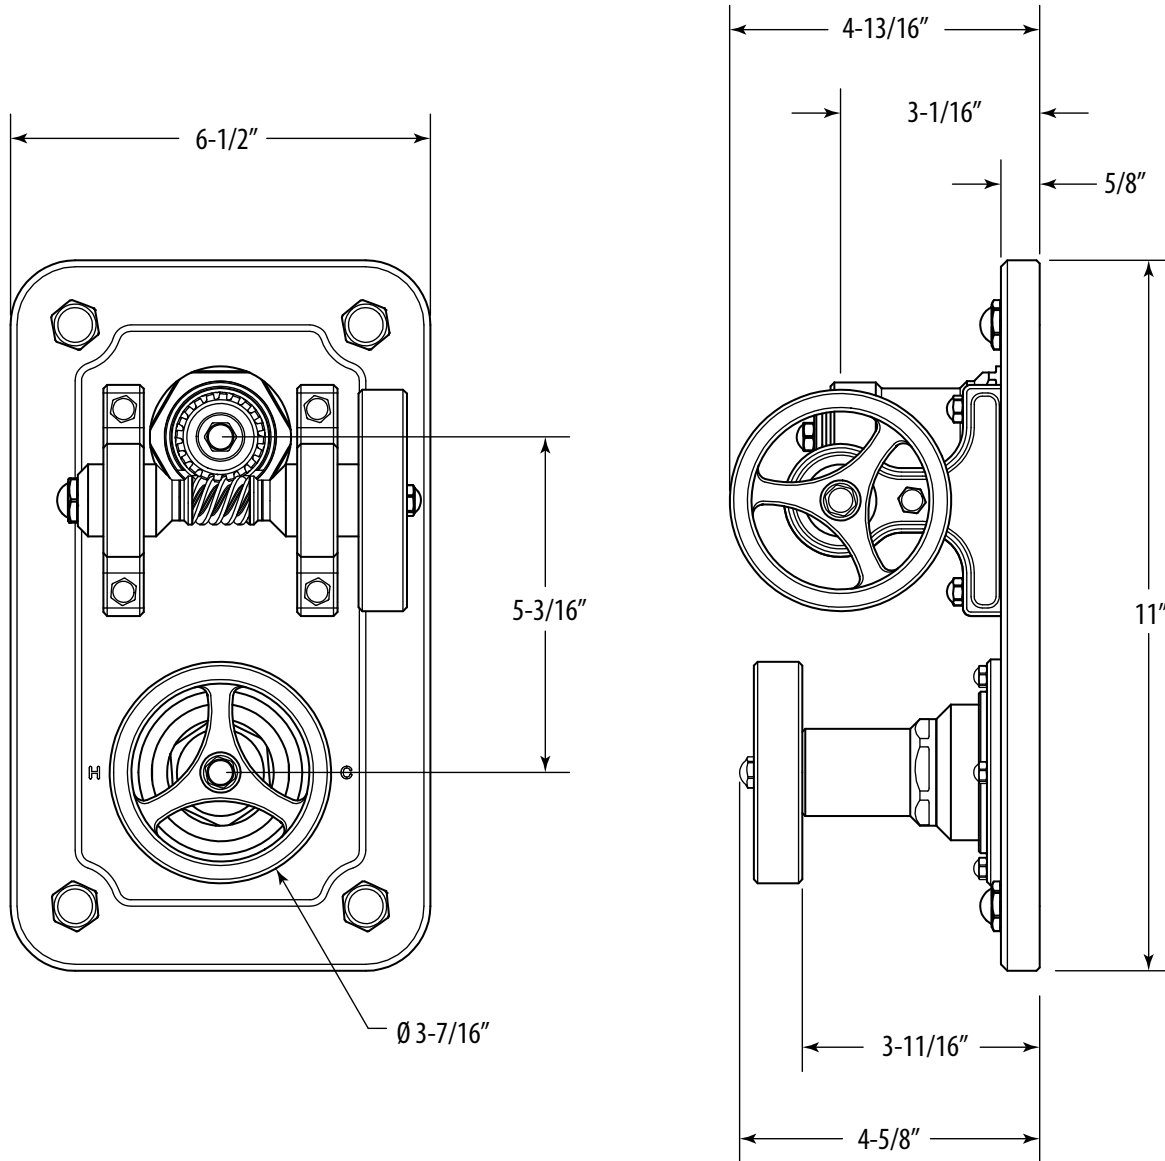

ARGONAUT THERMOSTATIC SHOWER TRIM W/ VOLUME CONTROL

AG221-1

REQUIRES ROUGH-IN VALVE #10120

DIMENSIONS MAY VARY AND ARE SUBJECT TO CHANGE. NO RESPONSIBILITY IS ASSUMED FOR USE OF SUPERCEDED OR VOIDED DATA