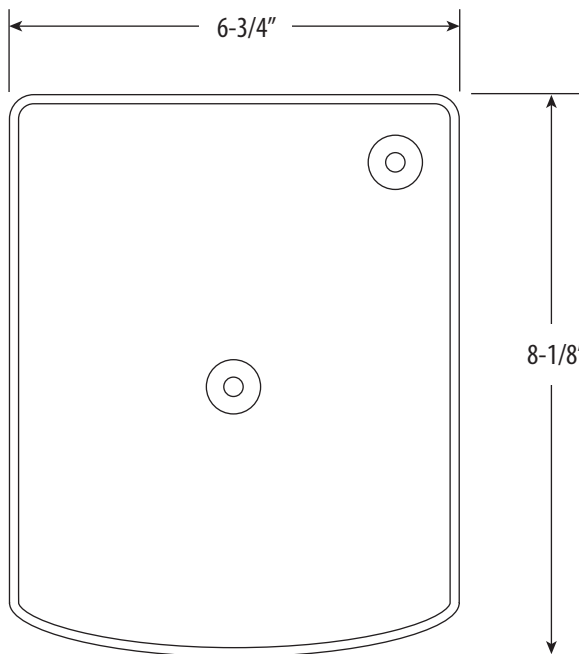

HOT TANK

5000

SPECIFIED MODEL MEETS OR EXCEEDS THE FOLLOWING:

- UL
- CSA

TOP VIEW

FRONT VIEW

DIMENSIONS MAY VARY AND ARE SUBJECT TO CHANGE. NO RESPONSIBILITY IS ASSUMED FOR USE OF SUPERCEDED OR VOIDED DATA