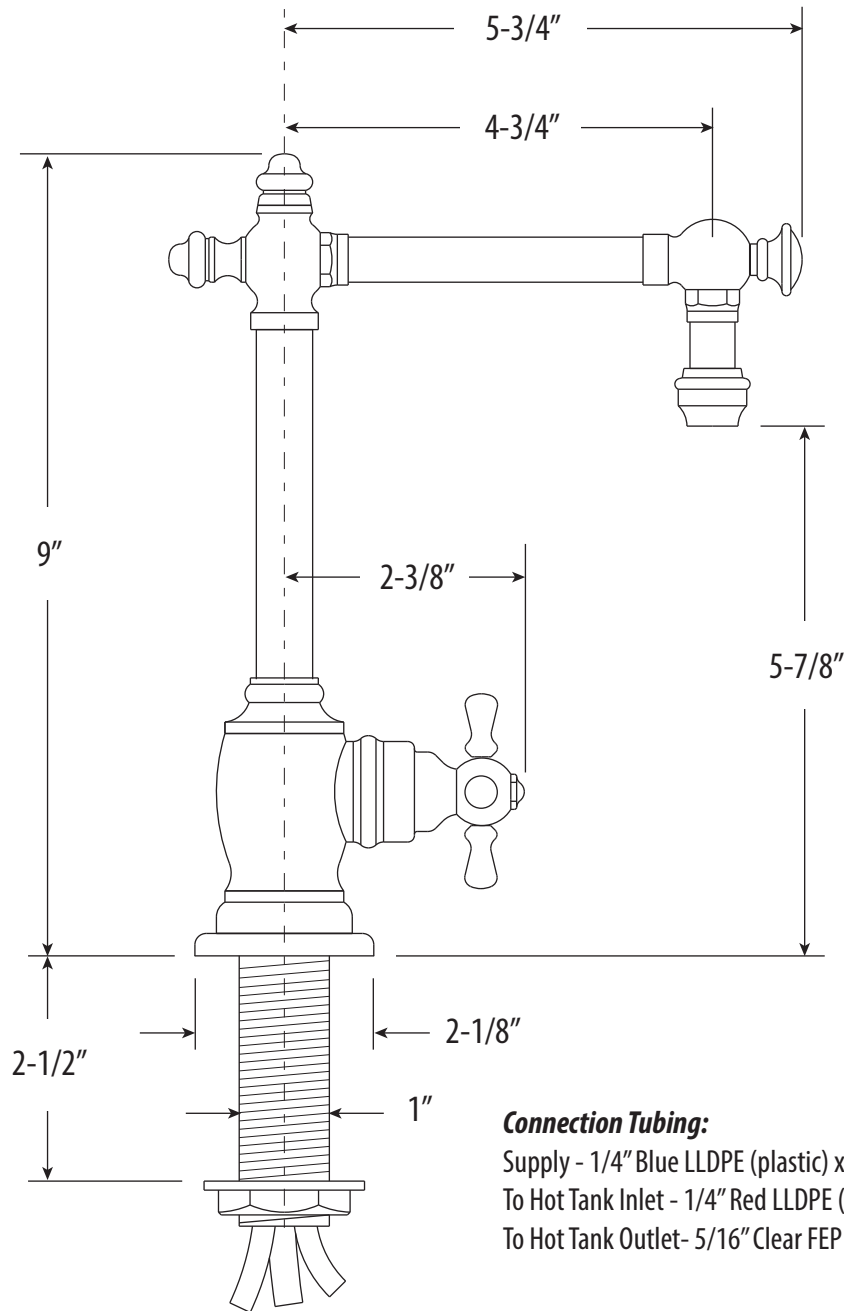

TOWSON HOT ONLY FILTRATION FAUCET / CROSS HANDLE

1750H

- MAX COUNTER THICKNESS 2-1/2"
- INSTALL HOLE SIZE ADAPTABLE UP TO 1-3/8"

DIMENSIONS MAY VARY AND ARE SUBJECT TO CHANGE. NO RESPONSIBILITY IS ASSUMED FOR USE OF SUPERCEDED OR VOIDED DATA